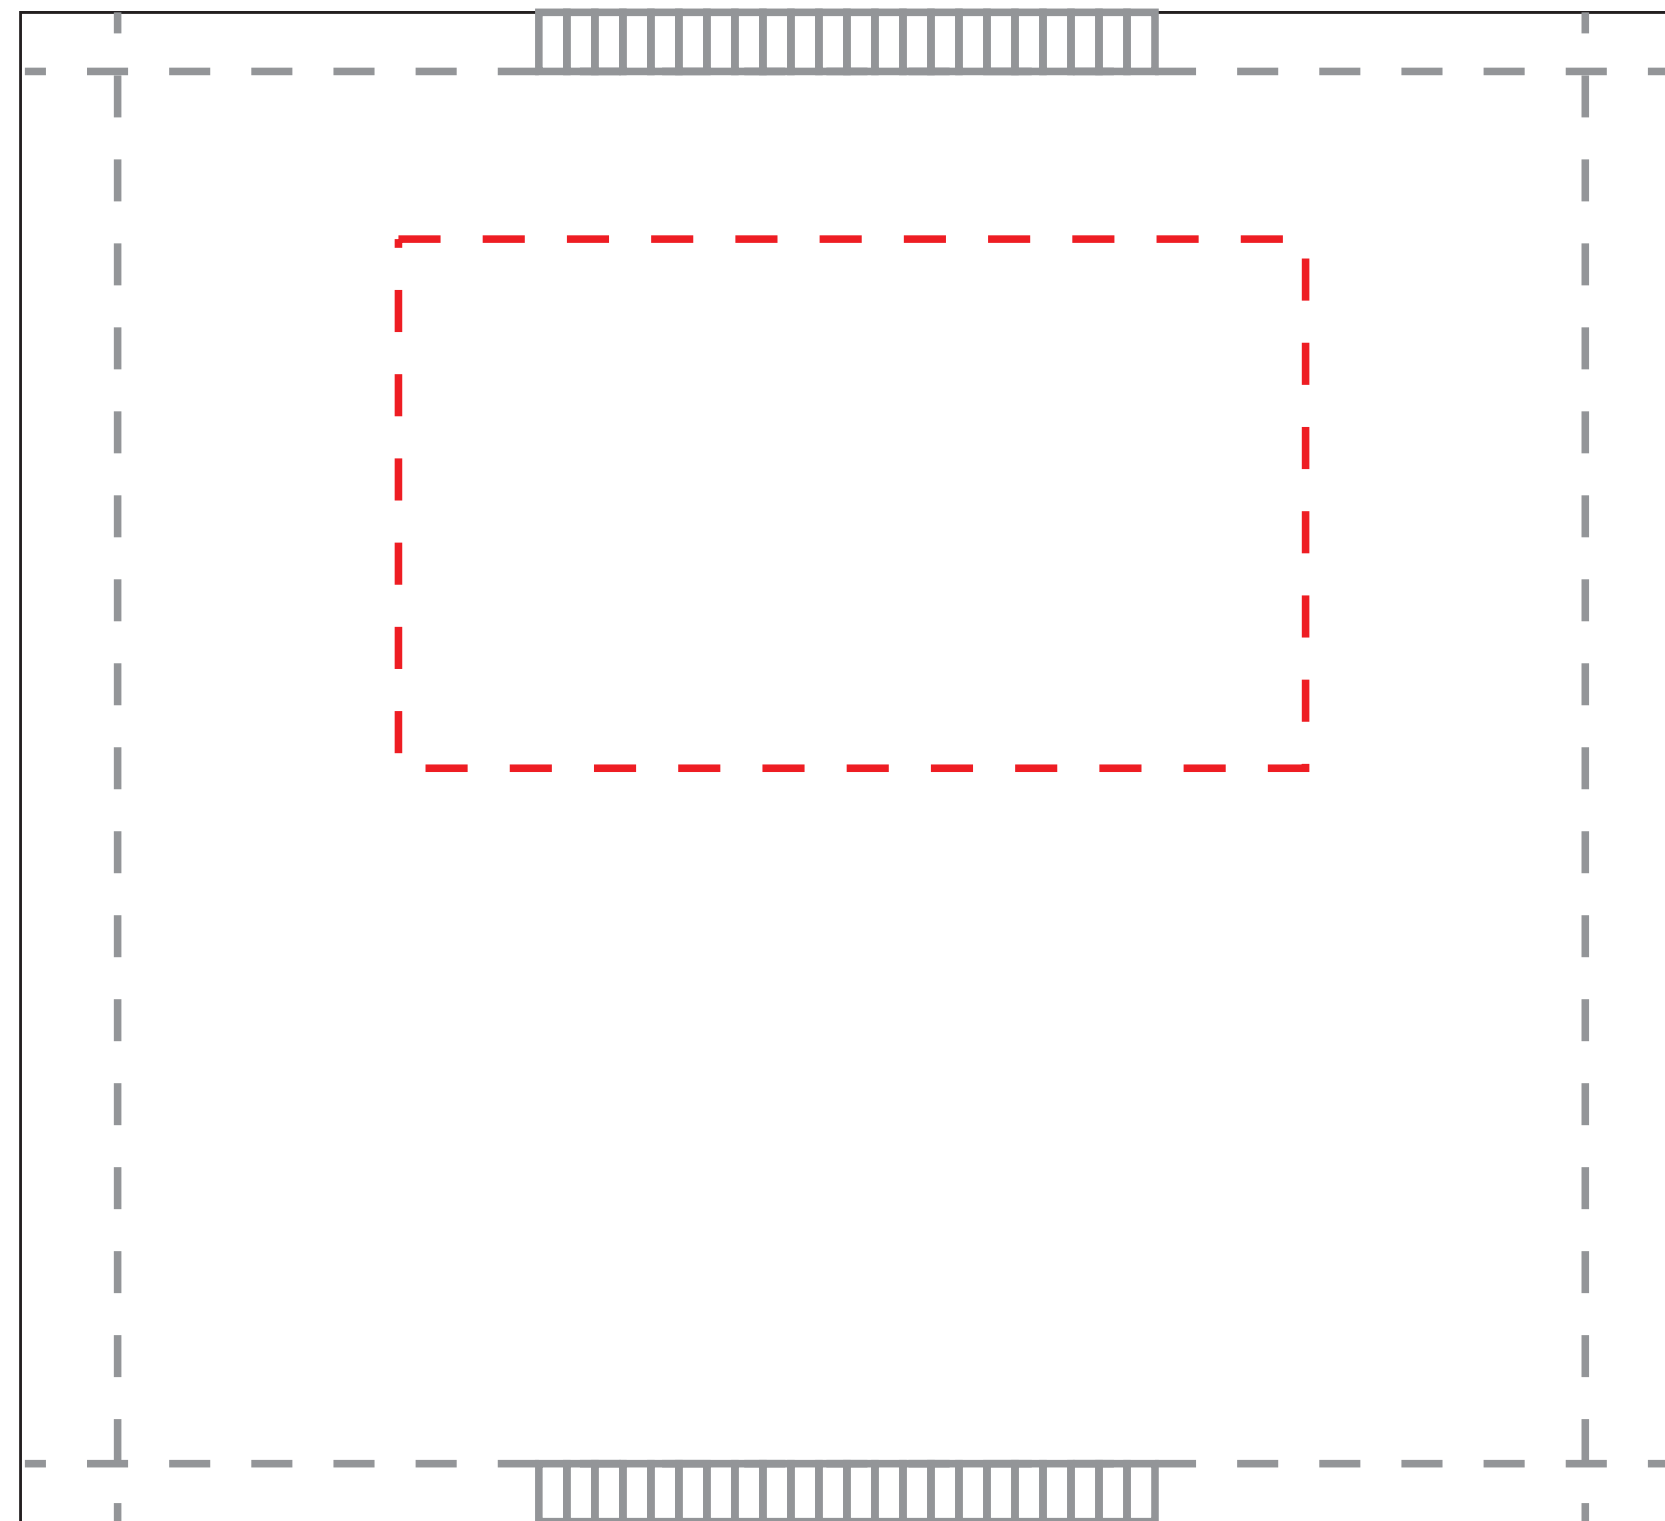

# ADJUSTABLE FACE MASK TEMPLATE

HIDE TOP LAYER BEFORE SUBMITTING ORDER

FACIAL POSITION

NOSE →

MOUTH →

CHIN →

7.87 in

8.66 in

Artwork **OUTSIDE** of **RED DASHED LINE** may not be as visible when worn due to facial curvatures